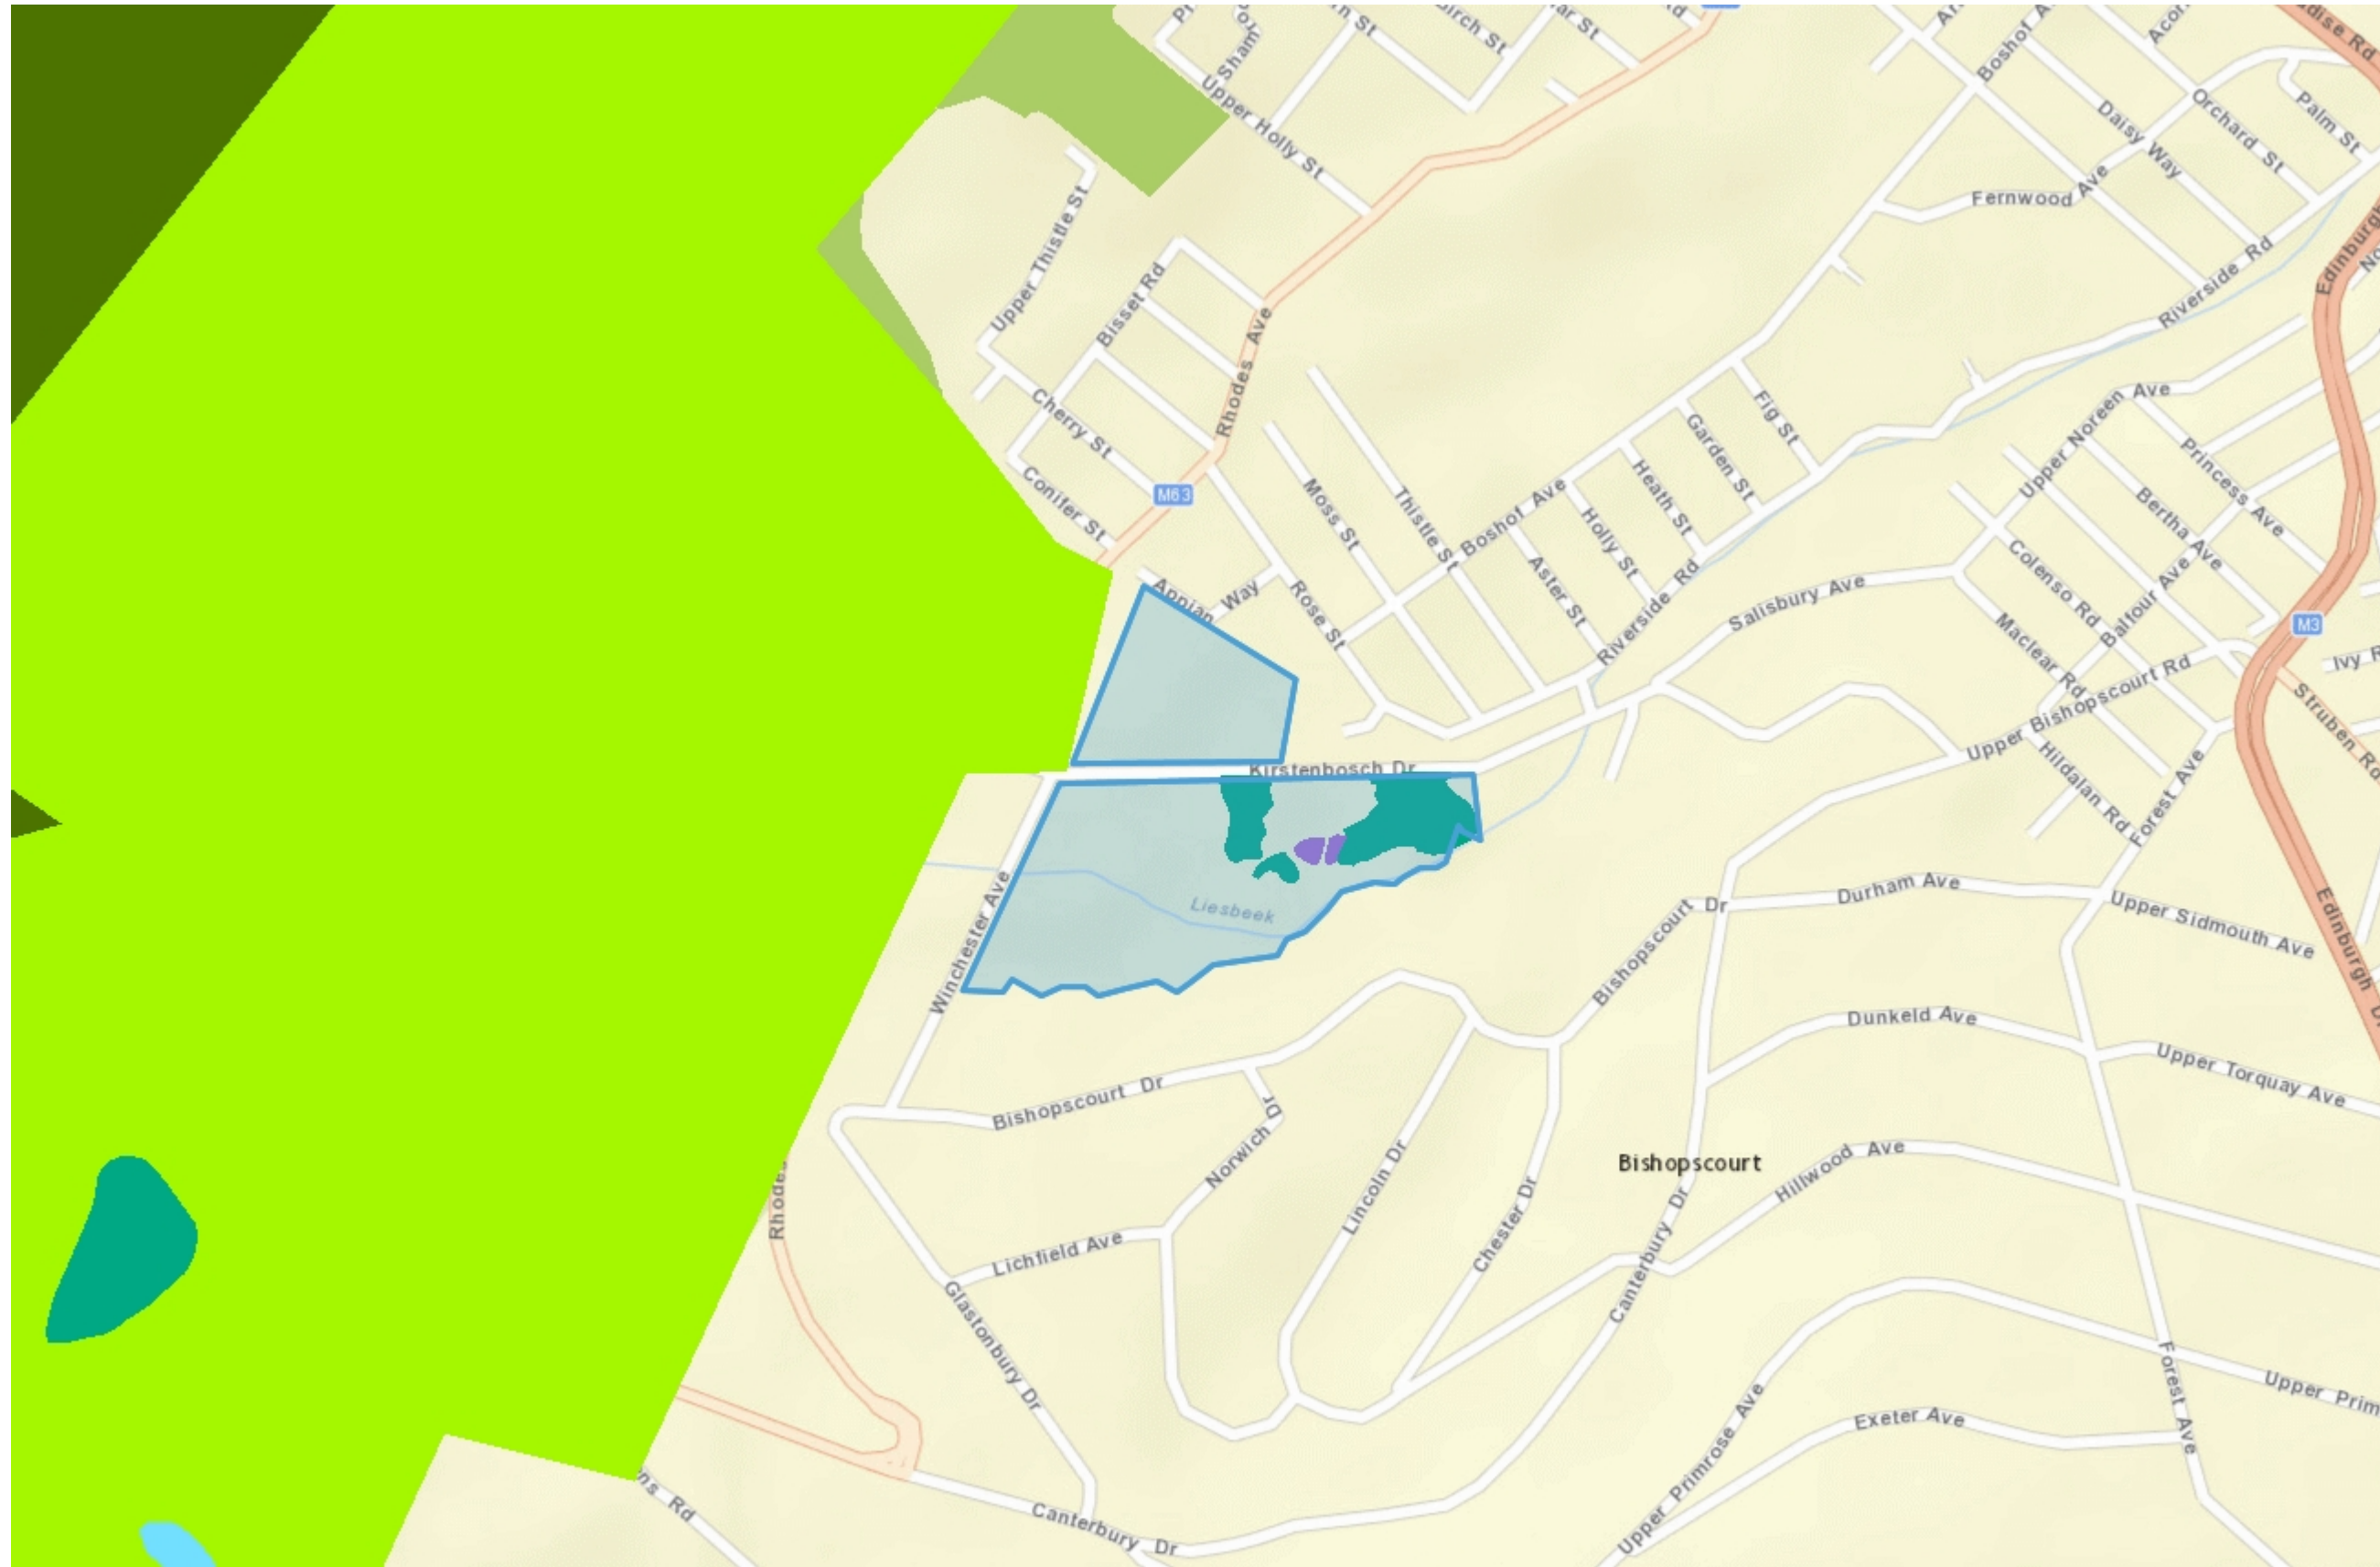

Biodiversity Map

Description

Approximate location of site relative to environmental sensitivities in terms of biodiversity and freshwater

Legend

2017 COCT Wetlands

- CBA 1
- CBA 2
- CESA
- OESA
- reservoir
- WWTW
- need to find out

2017 COCT Biodiversity Network

- Protected: In Perpetuity
- Protected: Not In Perpetuity
- Conservation Area
- CBA 1a
- CBA 1b
- CBA 1c
- CBA 1d
- CBA 1e
- CBA 2
- ESA
- OESA
- Other Natural Areas
- Estuaries 5m contour
- Estuaries openwater
- Stewardship sites
- World Street Map

1: 9 028

0,5 0 0,23 0,5 Kilometers